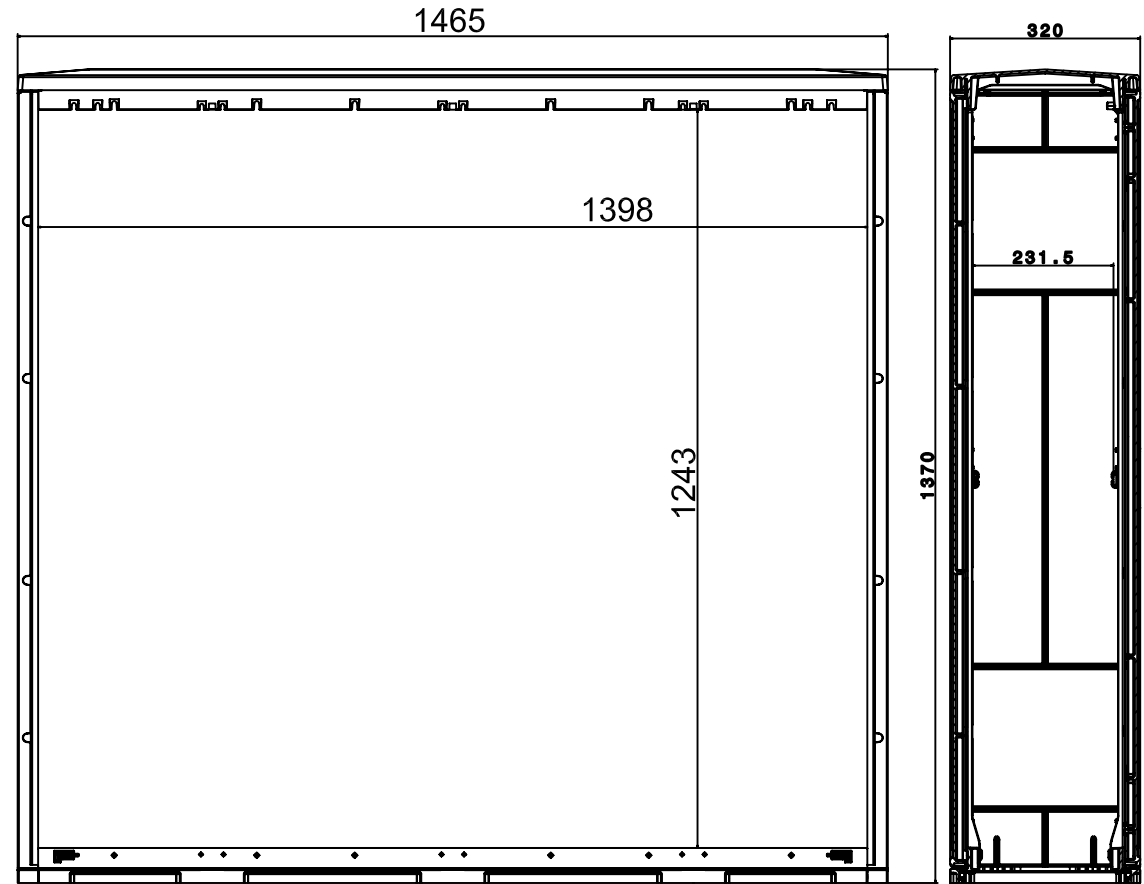

Empty cabinet

(with installation panel)

Type GSAB 3S1300MDS

inspected according VDE 0660 part 500 / IEC 439-1

inspected by TÜV according DIN EN 60439-5

protection class of cabinet : IP44

class of protection II (with electrical insulation)

made of : fiberglass-reinforced polyester

(SMC process), IEC-695-2-1, halogen-free

colour : grey, similar to RAL 7035

lock: dual swing handle

(with customer cylinder lock inside)

contains the following item:

- PVC installation panel 6mm

optional:

- single swing handle
- protection class IP54
- RAL-painting

Matching base: 3NS1, Ral 7035

				Datum	10.09.2011	Project:empty cabinet Best.-Nr:3S1300MDS	Ang.-Nr.:	GSAB Elektrotechnik GmbH	=		
				Bearb.	M.Biermann		Auf.-Nr.:		+		
				Gepr.							
Zust.	Anderung	Datum	Name	Norm		Urspr.	Ers.f.	Ers.d.	Lindenstraße 23 99718 Greußen	Tel: 49/03636/7614-76 Fax: 49/03636/7614-30	Bl. 1 v. 1 Bl.