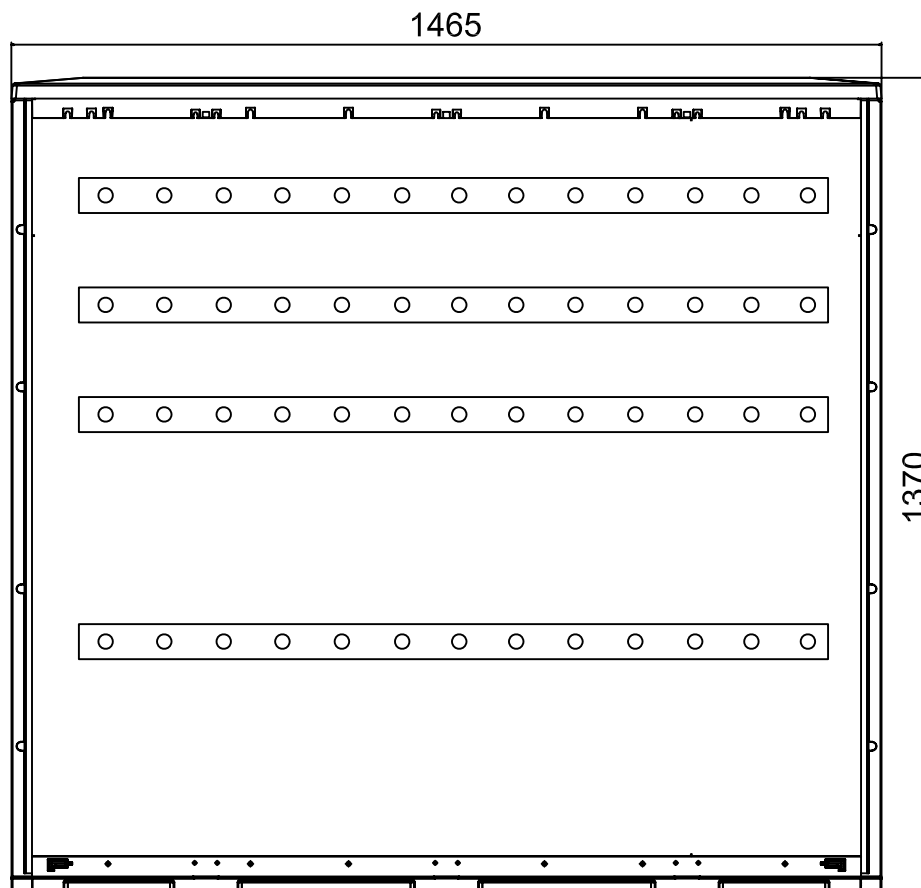

made of : fiberglass-reinforced polyester

(SMC process), IEC-695-2-1, halogen-free

colour : grey, similar to RAL 7035

doors: two symmetrical doors

lock: single swing handle

(with cylinder lock inside)

contains the following item:

- 4 - pole busbar system 630A (30x10mm)

optional:

- dual swing handle
- protection class IP54
- RAL-painting
- separate closable doors
- bulkhead between the doors

Matching base: 3NS1, RAL 7035

base is separatly to order