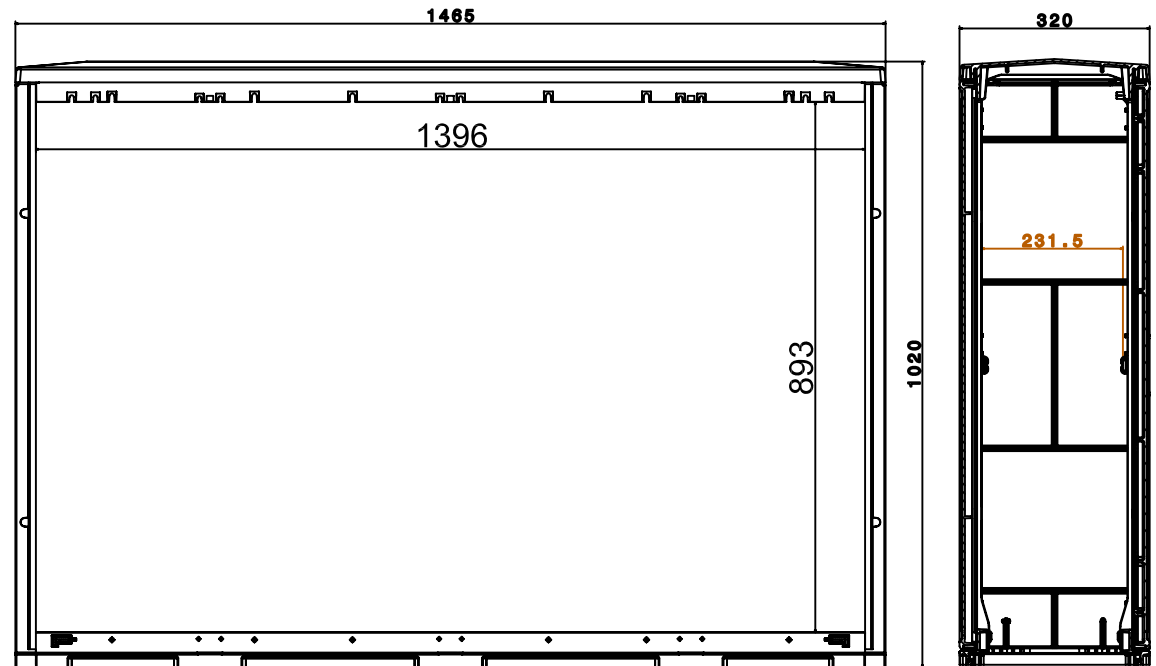

# Empty cabinet

(without installation panel)  
Type GSAB 3S1000MDS

inspected according VDE 0660 part 500 / IEC 439-1  
inspected by TÜV according DIN EN 60439-5

protection class of cabinet : IP44  
class of protection II (with electrical insulation)  
made of : fiberglass-reinforced polyester  
(SMC process), IEC-695-2-1, halogen-free  
colour : grey, similar to RAL 7035  
lock: dual swing handle  
(with customer cylinder lock inside)

contains the following item:

- PVC installation panel 6mm

optional:

- single swing handle
- protection class IP54
- RAL-painting
- Separate closable doors
- Bulkhead between the doors

**Matching base: 3NS1, Ral 7035**