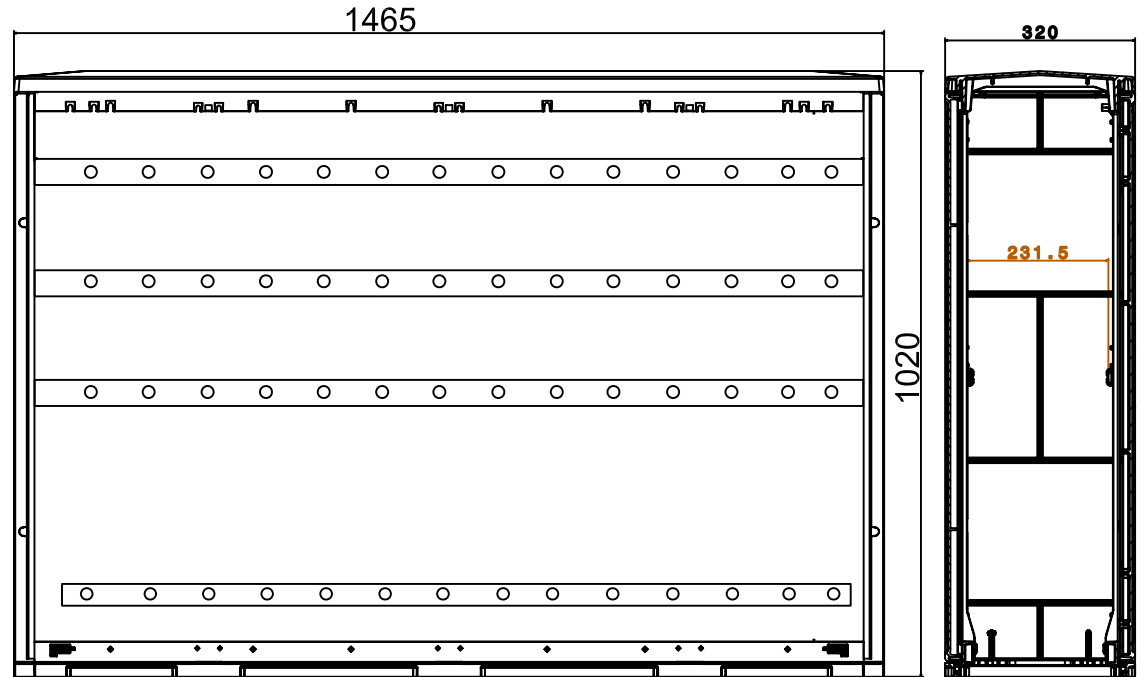

Distribution cabinet (until 630A)

Type GSAB 3S1000K

inspected according VDE 0660 part 500 / IEC 439-1

inspected by TÜV according DIN EN 61439-5

protection class of cabinet : IP44

class of protection II (with electrical insulation)

made of : fiberglass-reinforced polyester

(SMC process), IEC-695-2-1, halogen-free

colour : grey, similar to RAL 7035

doors: two symmetrical doors

lock: single swing handle
(with cylinder lock inside)

contains the following item:

- 4 - pole busbar system with 185mm distance (13xNH2 + 1NH00)
- cable clamp rail in the cabinet

optional:

- dual swing handle
- protection class IP54
- RAL-painting
- Separate closable doors
- Bulkhead between the doors
- Asymmetric doors (1/3 - 2/3)

Matching base: 3NS1, RAL 7035

Base is separately to order!

				Datum	20.08.2012	Projekt: Distribution cabinet	Ang.-Nr.:		=	
				Bearb.	H.Vonnoe		Best.Nr: 3S1000K	Auf.-Nr.:		+
				Gepr.						
Zust.	Anderung	Datum	Name	Norm		Urspr.	Ers.f.	Ers.d.		
								Lindenstraße 23 Tel: 49/03636/7614-76 99718 Greußen Fax: 49/03636/7614-30		Bl. 1 v. 1 Bl.