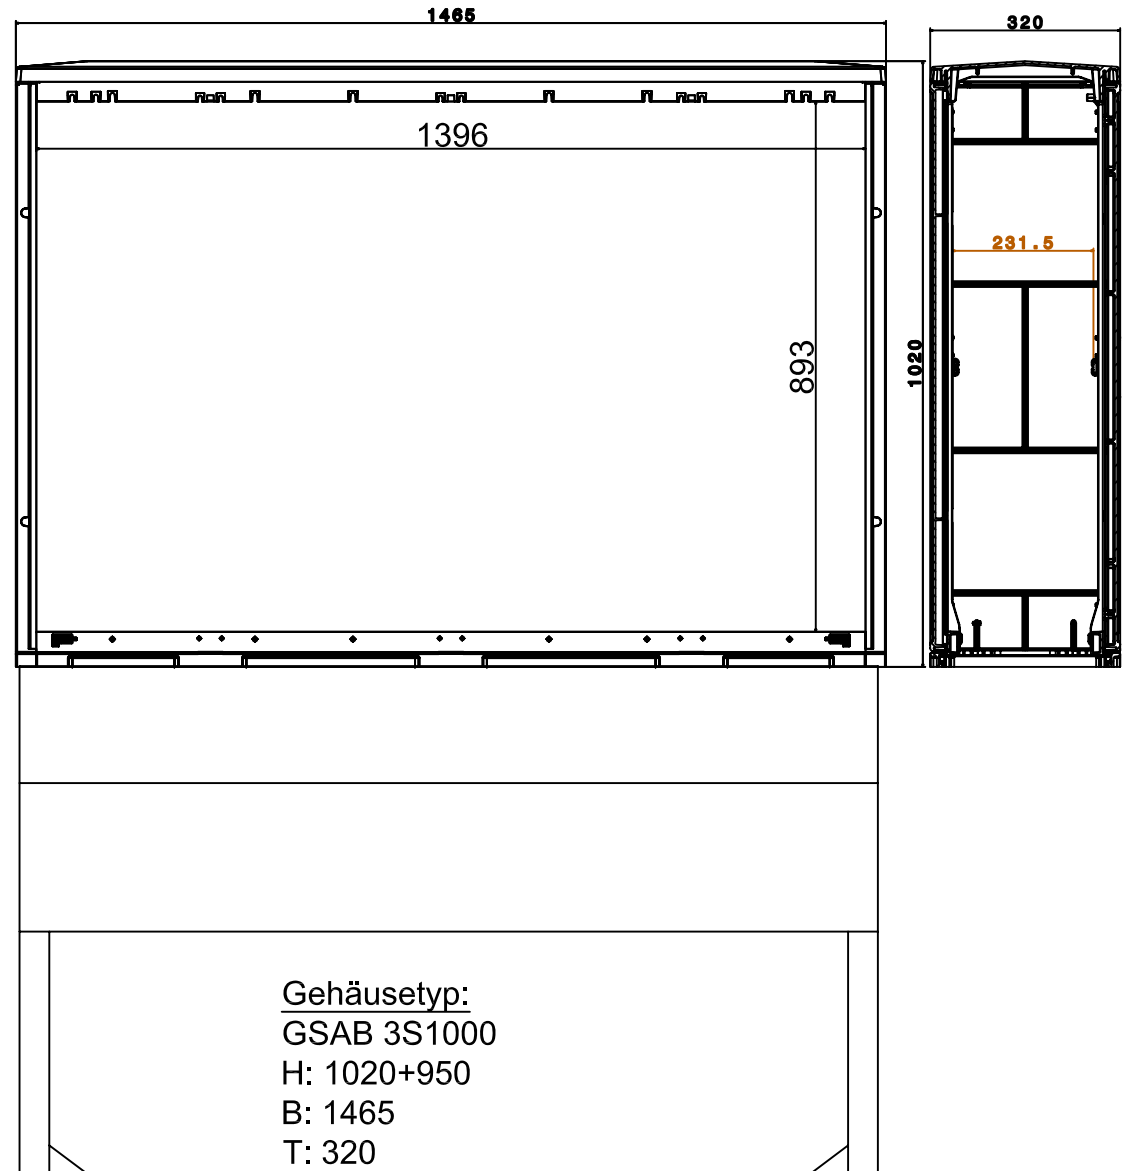

Empty cabinet

Type GSAB 3S1000M

inspected according VDE 0660 part 500 / IEC 439-1
 inspected by TÜV according DIN EN 61439-5

protection class of cabinet : IP44
 class of protection II (with electrical insulation)
 made of : fibreglass-reinforced polyester
 (SMC process), IEC-695-2-1, halogen-free
 colour : grey, similar to RAL 7035
 lock: single swing handle
 (with profile cylinder lock inside)
 dual swing handle possible for surcharge

optional:

- protection class IP54
- RAL-painting
- Separate closable doors
- Bulkhead between the doors

Matching base: 3NSE, Ral 7035

Gehäusotyp:
 GSAB 3S1000
 H: 1020+950
 B: 1465
 T: 320

			Datum	09.09.2011	Project:Empty cabinet Best.-Nr:3S1000	Ang.-Nr.:		 GSAB Elektrotechnik GmbH	=		
			Bearb.	H.Vonnoe		Auf.-Nr.:			+		
			Gepr.								
Zust.	Anderung	Datum	Name	Norm	Urspr.	Ers.f.	Ers.d.		Lindenstraße 23 99718 Greußen	Tel: 49/03636/7614-76 Fax: 49/03636/7614-30	Bl. 1 v. 1 Bl.