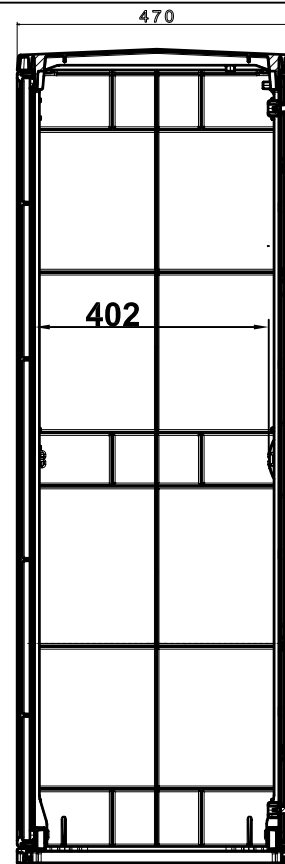

Distributon cabinet with special depth 470mm

usable depth up to lock: 403mm

inspected according VDE 0660 Teil 500 / IEC 439-1
inspected by TÜV according DIN EN 61439-5

protection class of cabinet : IP44
class of protection II (with electrical insulation)
made of : fibreglass-reinforced polyester
(SMC process), IEC-695-2-1, halogen-free
colour : grey, similar to RAL 7035
lock: single swing handle right 2/3 door
single swing handle left 1/3 door
(with profile cylinder lock inside)

optional:

- steel installation panel zinc platet
- protection class IP54
- RAL-painting on the outside
- PVC installation panel 6mm

matching base: 2NS470

			Datum	19.12.2013	Project:empty cabinet Best.-Nr2S1300ES1ES2-470	Ang.-Nr.: Auf.-Nr.:	 GSAB Elektrotechnik GmbH	Lindenstraße 23 99718 Greußen	Tel: 49/03636/7614-76 Fax: 49/03636/7614-30	Bl. 1 v. 1 Bl.	=
		Bearb.	M.Biermann								+
Zust.	Anderung	Datum	Name	Norm							Urspr.