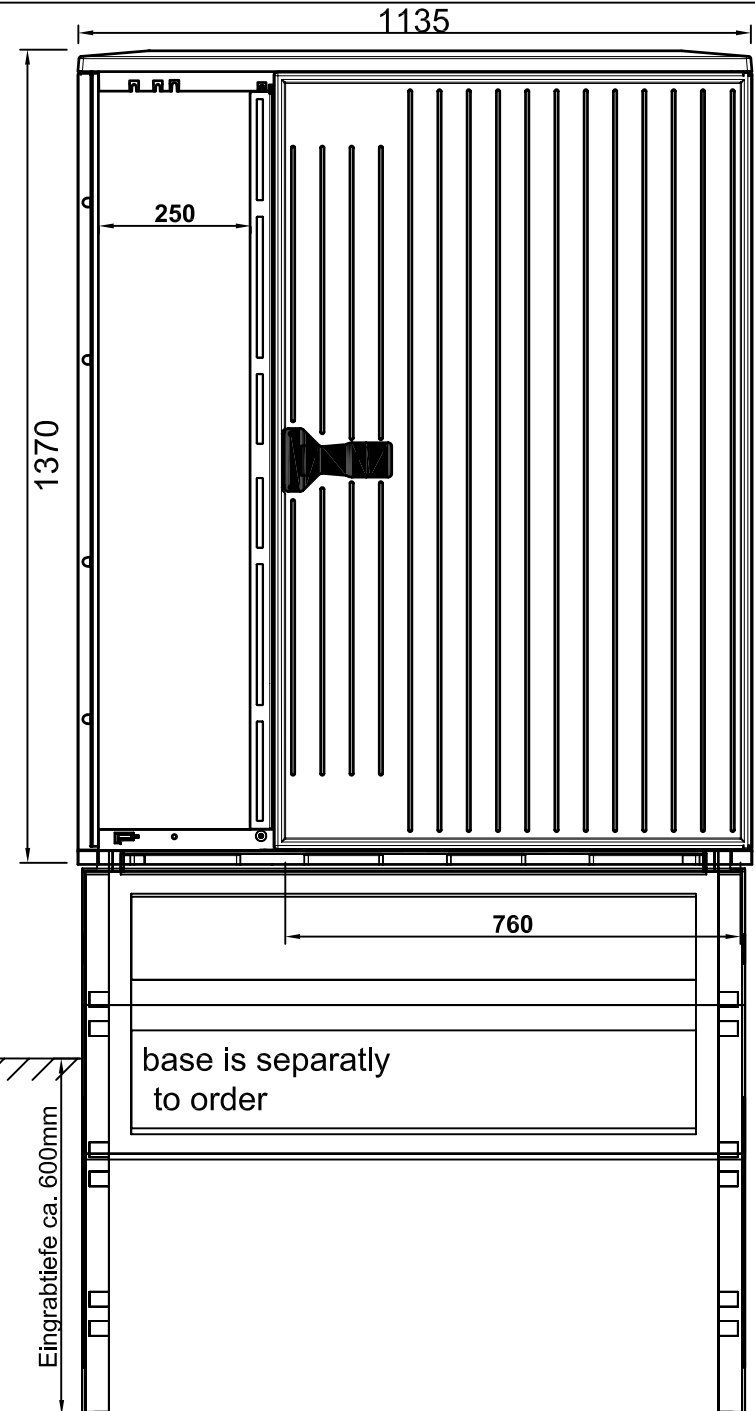

Distributon cabinet with special depth 470mm

usable depth up to lock: 403mm

inspected according VDE 0660 Teil 500 / IEC 439-1
inspected by TÜV according DIN EN 61439-5

protection class of cabinet : IP44
class of protection II (with electrical insulation)
made of : fibreglass-reinforced polyester
(SMC process), IEC-695-2-1, halogen-free
colour : grey, similar to RAL 7035
lock: single swing handle right 2/3 door
single swing handle left 1/3 door
(with profile cylinder lock inside)

optional:

- steel installation panel zinc platet
- protection class IP54
- RAL-painting on the outside
- PVC installation panel 6mm

matching base: 2NS470

			Datum	19.12.2013	Project:empty cabinet Best.-Nr2S1300ES1ES2-470	Ang.-Nr.: Auf.-Nr.:	 GSAB Elektrotechnik GmbH	Lindenstraße 23 99718 Greußen	Tel: 49/03636/7614-76 Fax: 49/03636/7614-30	Bl. 1 v. 1 Bl.	=
		Bearb.	M.Biermann								+
Zust.	Anderung	Datum	Name	Norm							Urspr.