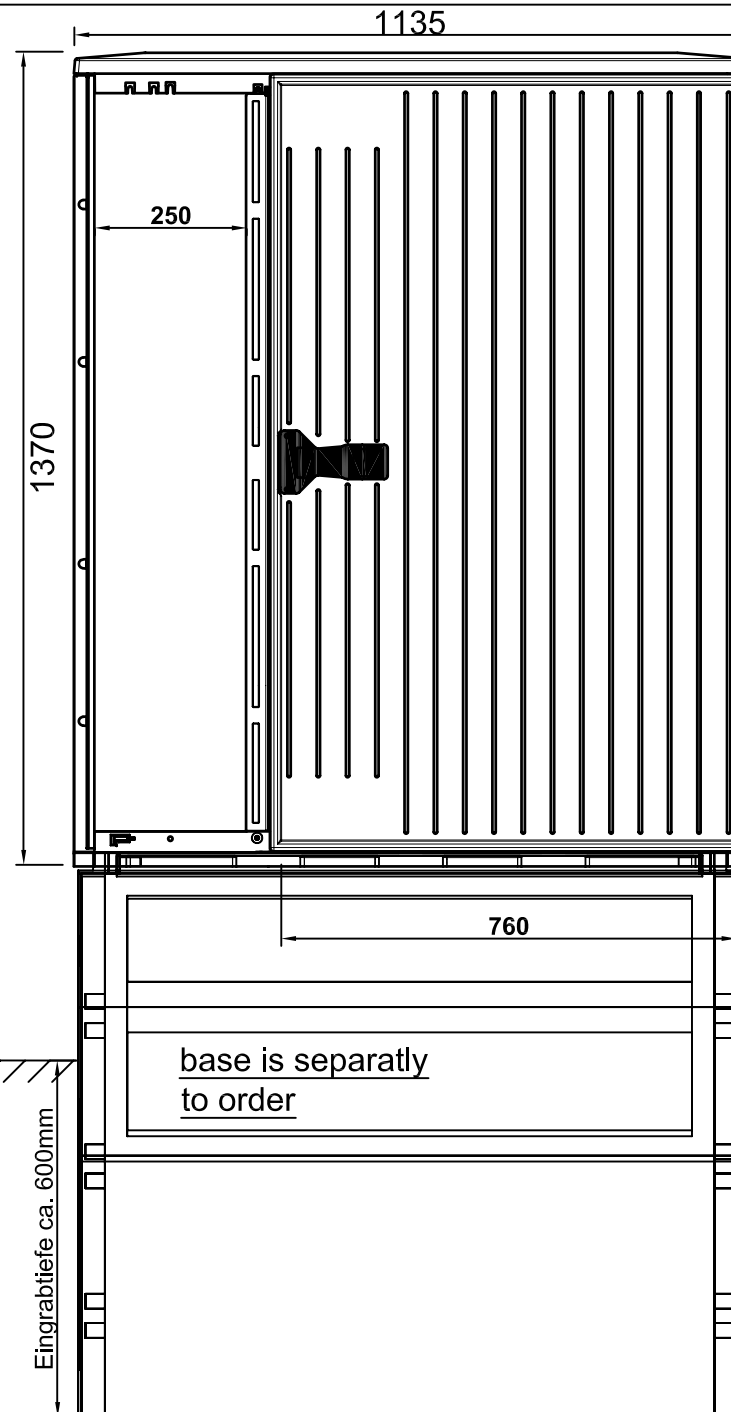

Distributon cabinet with special depth 470mm
 usable depth up to lock: 403mm

inspected according VDE 0660 Teil 500 / IEC 439-1
 inspected by TÜV according DIN EN 61439-5

protection class of cabinet : IP44
 class of protection II (with electrical insulation)
 made of : fibreglass-reinforced polyester
 (SMC process), IEC-695-2-1, halogen-free
 colour : grey, similar to RAL 7035
 lock: single swing handle right 2/3 door
 dual swing handle left 1/3 door
 (with profile cylinder lock inside)

optional:

- steel installation panel zinc platet
- protection class IP54
- dual swing handle
- RAL-painting on the outside
- PVC installation panel 6mm

Matching base: 2NSE470 (order separate)

Eingrabitiefe ca. 600mm