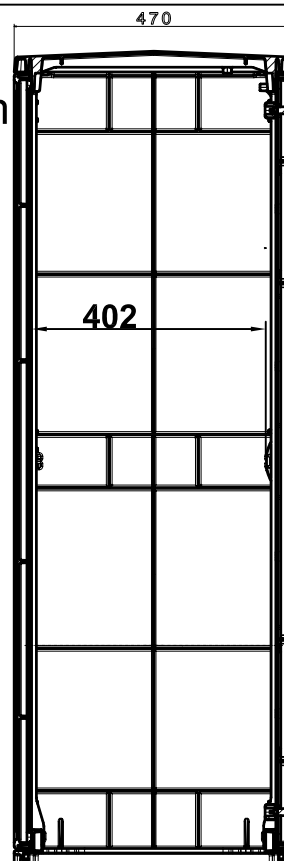

Distributon cabinet with special depth 470mm
 usable depth up to lock: 403mm

inspected according VDE 0660 Teil 500 / IEC 439-1
 inspected by TÜV according DIN EN 61439-5

protection class of cabinet : IP44
 class of protection II (with electrical insulation)
 made of : fibreglass-reinforced polyester
 (SMC process), IEC-695-2-1, halogen-free
 colour : grey, similar to RAL 7035
 lock: single swing handle right 2/3 door
 dual swing handle left 1/3 door
 (with profile cylinder lock inside)

optional:

- steel installation panel zinc platet
- protection class IP54
- dual swing handle
- RAL-painting on the outside
- PVC installation panel 6mm

Matching base: 2NSE470 (order separate)

Eingrabitiefe ca. 600mm