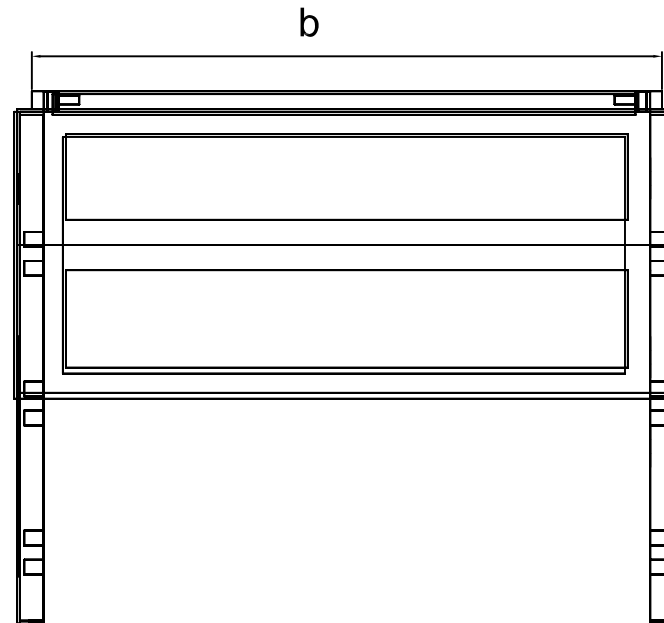

# GSAB - fibreglass plastic stand for standardised distribution enclosures

- fibreglass plastic stand (NSE) as plug-in version

material: glass fibre reinforced polyester  
color: gray similar to RAL 7035

- with cable clamp rail as aluminum angle rail 40/4 (optional as galvanized angle steel)

## size chart

	a	b	c	d
size 0	591	545	495	445
size 1	786	740	690	640
size 2	1116	1070	1020	970
size 3	1446	1400	1350	1300