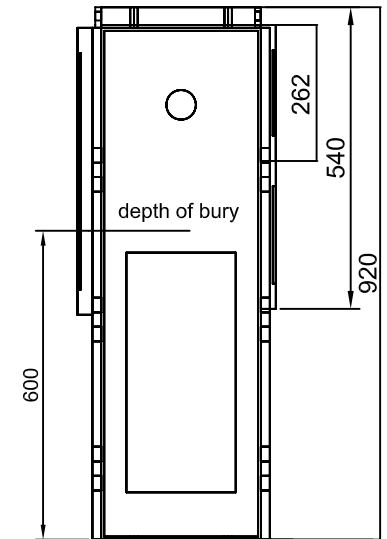

# GSAB - fibreglass plastic stand for standardised distribution enclosures

- fibreglass plastic stand (NSE) as plug-in version

material: glass fibre reinforced polyester  
color: gray similar to RAL 7035

- with cable clamp rail as aluminum angle rail 40/4 (optional as galvanized angle steel)

## size chart

	a	b	c	d
size 0	591	545	495	445
size 1	786	740	690	640
size 2	1116	1070	1020	970
size 3	1446	1400	1350	1300