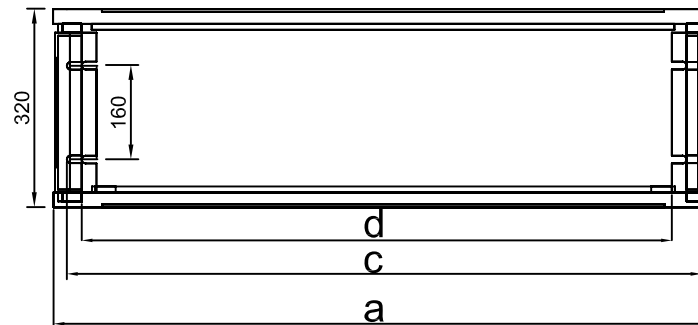

# GSAB - fibreglass plastic stand for standardised distribution enclosures

- fibreglass plastic stand (NSE) as plug-in version

material: glass fibre reinforced polyester  
color: gray similar to RAL 7035

- with cable clamp rail as aluminum angle rail 40/4 (optional as galvanized angle steel)

## size chart

	a	b	c	d
size 0	591	545	495	445
size 1	786	740	690	640
size 2	1116	1070	1020	970
size 3	1446	1400	1350	1300