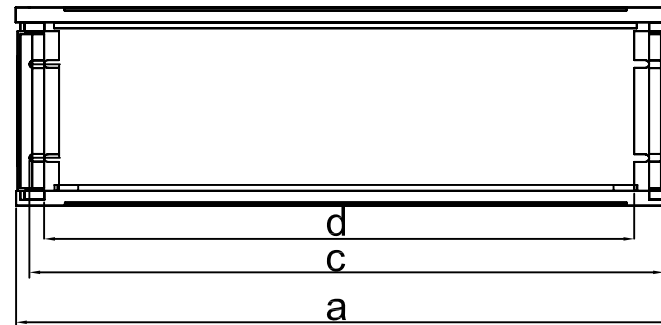

GSAB - above-ground stand for standardised distribution enclosures

- above-ground stand (NSE-Aufbau)

material: glass fibre reinforced polyester
color: gray similar to RAL 7035

- with cable clamp rail as aluminum angle rail 40/4
(optional as galvanized angle steel)

size chart

| | a | b | c | d |
|--------|------|------|------|------|
| size 0 | 591 | 545 | 495 | 445 |
| size 1 | 786 | 740 | 690 | 640 |
| size 2 | 1116 | 1070 | 1020 | 970 |
| size 3 | 1446 | 1400 | 1350 | 1300 |