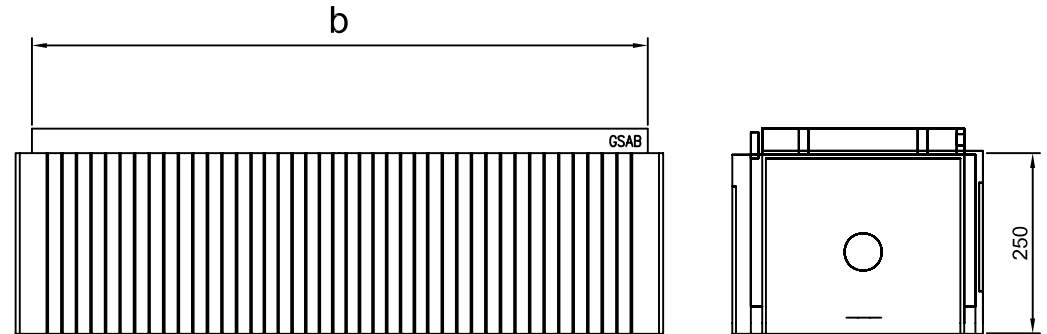

GSAB - above-ground stand for standardised distribution enclosures

- above-ground stand (NSE-Aufbau)

material: glass fibre reinforced polyester
color: gray similar to RAL 7035

- with cable clamp rail as aluminum angle rail 40/4
(optional as galvanized angle steel)

size chart

| | a | b | c | d |
|--------|------|------|------|------|
| size 0 | 591 | 545 | 495 | 445 |
| size 1 | 786 | 740 | 690 | 640 |
| size 2 | 1116 | 1070 | 1020 | 970 |
| size 3 | 1446 | 1400 | 1350 | 1300 |