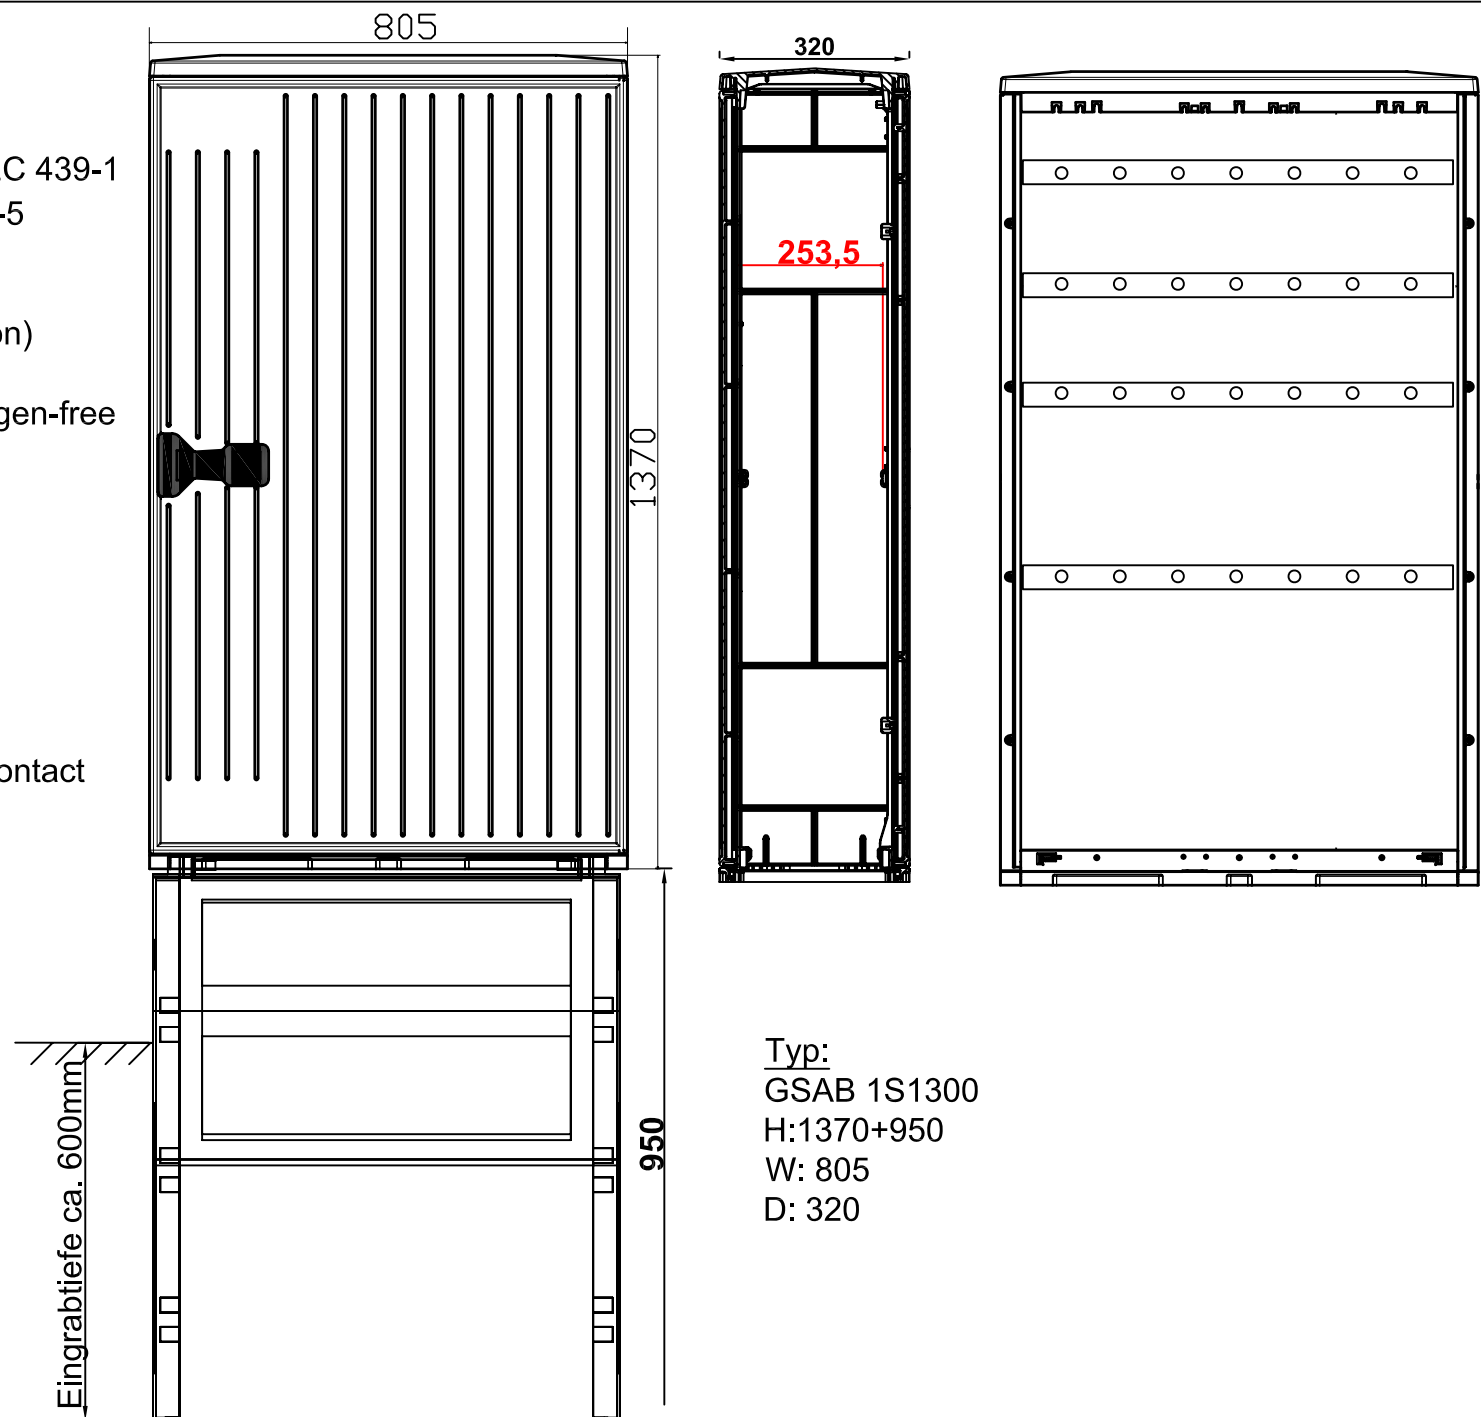

## Type GSAB 1S1300K

inspected according VDE 0660 part 500 / IEC 439-1  
inspected by TÜV according DIN EN 61439-5

protection class of cabinet : IP44  
class of protection II (with electrical insulation)  
made of : fiberglass-reinforced polyester  
(SMC process), IEC-695-2-1, halogen-free  
colour : grey, similar to RAL 7035  
lock: single swing handle  
(with cylinder lock inside)

### contains the following item:

- 4 - pole busbar system
- Cable clamp rail
- Protection cover against accidental contact

### optional:

- Dual swing handle
- protection class IP54
- RAL-painting

Matching base: 1NSE

Typ:  
GSAB 1S1300  
H:1370+950  
W: 805  
D: 320

Datum	18.12.2013
Bearb.	M.Biermann

Project:	Distributer cabinet	Ang.-Nr.:	
Best.-Nr.:	<b>1S1300K</b>	Auf.-Nr.:	
Urspr.	Ers.f.	Ers.d.	