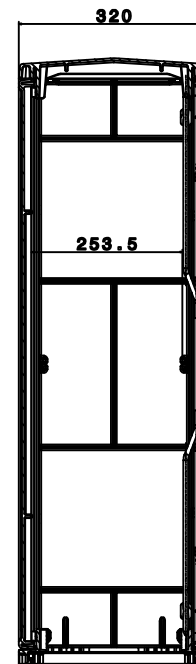

**Distribution empty cabinet with 1/3 & 2/3 doors
separated door locking
With separating wall between the doors
Type 1S1000DS1ES2**

Inspected to VDE 0660 section 500. / IEC 439-1
According to DIN EN 61439-5 norm and
ASTA certificated

Protection class of cabinet: IP 44
Class of protection: II. (isolation)
Made of: fiberglass reinforced polyester acc. to IEC-695-2-1
(halogen-free)

Color: grey similar to RAL 7035
Doors: 2pcs of symmetrical doors
Door locking: dual swing handle with cylinder-lock
incl. 2 keys (left 1/3 door)
single swing handle with cylinder-lock
incl. 2 keys (right 2/3 door)

Optional:

- 1/3 door on the right
- protection class IP 54
- RAL-painting

Proper stand: 1NSE, RAL 7035

				Datum	13.08.2011	Project: empty cabinet Order-Nr: 1S1000DS1ES2	Ang.-Nr.:		
				Bearb.	H.Vonnoe		Auf.-Nr.:		
Zust.	Anderung	Datum	Name	Gepr.			Urspr.	Ers.f.	Ers.d.

GSAB
Elektrotechnik GmbH

		=	
		+	
Lindenstraße 23	Tel: 49/03636/7614-76	Bl. 1	v.
99718 Greußen	Fax: 49/03636/7614-30	1	Bl.