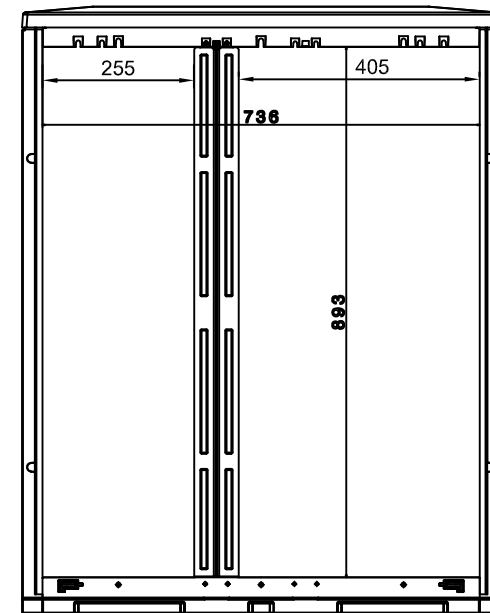

**Distribution empty cabinet with 1/3 & 2/3 doors
separated door locking
With separating wall between the doors
Type 1S1000DS1ES2**

Inspected to VDE 0660 section 500. / IEC 439-1
According to DIN EN 61439-5 norm and
ASTA certificated

Protection class of cabinet: IP 44
Class of protection: II. (isolation)
Made of: fiberglass reinforced polyester acc. to IEC-695-2-1
(halogen-free)

Color: grey similar to RAL 7035
Doors: 2pcs of symmetrical doors
Door locking: dual swing handle with cylinder-lock
incl. 2 keys (left 1/3 door)
single swing handle with cylinder-lock
incl. 2 keys (right 2/3 door)

Optional:

- 1/3 door on the right
- protection class IP 54
- RAL-painting

Proper stand: 1NSE, RAL 7035

				Datum	13.08.2011	Project: empty cabinet Order-Nr: 1S1000DS1ES2	Ang.-Nr.:		
				Bearb.	H.Vonnoe		Auf.-Nr.:		
Zust.	Anderung	Datum	Name	Gepr.			Urspr.	Ers.f.	Ers.d.

GSAB
Elektrotechnik GmbH

		=	
		+	
Lindenstraße 23	Tel: 49/03636/7614-76	Bl. 1	v.
99718 Greußen	Fax: 49/03636/7614-30	1	Bl.