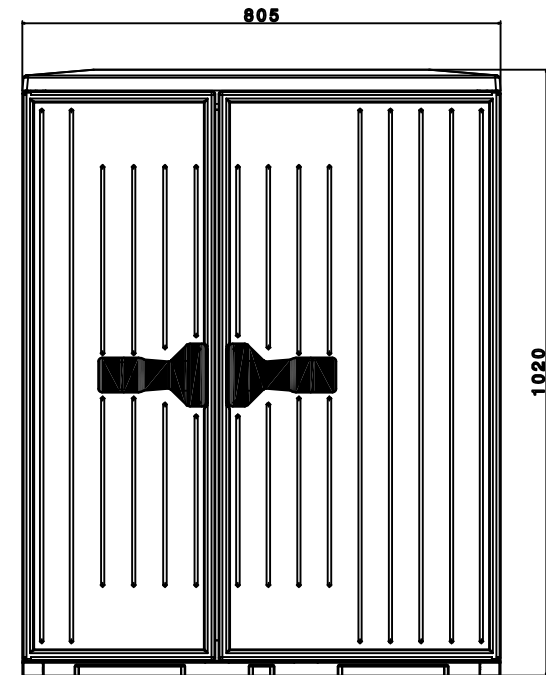

**Distribution empty cabinet with 1/3 & 2/3 doors
separated door locking
With separating wall between the doors
Type 1S1000DS1ES2**

Inspected to VDE 0660 section 500. / IEC 439-1
According to DIN EN 61439-5 norm and
ASTA certificated

Protection class of cabinet: IP 44
Class of protection: II. (isolation)
Made of: fiberglass reinforced polyester acc. to IEC-695-2-1
(halogen-free)

Color: grey similar to RAL 7035
Doors: 2pcs of symmetrical doors
Door locking: dual swing handle with cylinder-lock
incl. 2 keys (left 1/3 door)
single swing handle with cylinder-lock
incl. 2 keys (right 2/3 door)

Optional:

- 1/3 door on the right
- protection class IP 54
- RAL-painting

Proper stand: 1NSE, RAL 7035

				Datum	13.08.2011	Project: empty cabinet Order-Nr: 1S1000DS1ES2	Ang.-Nr.:		
				Bearb.	H.Vonnoe		Auf.-Nr.:		
Zust.	Anderung	Datum	Name	Gepr.			Urspr.	Ers.f.	Ers.d.

GSAB
Elektrotechnik GmbH

		=	
		+	
Lindenstraße 23	Tel: 49/03636/7614-76	Bl. 1	v.
99718 Greußen	Fax: 49/03636/7614-30	1	Bl.