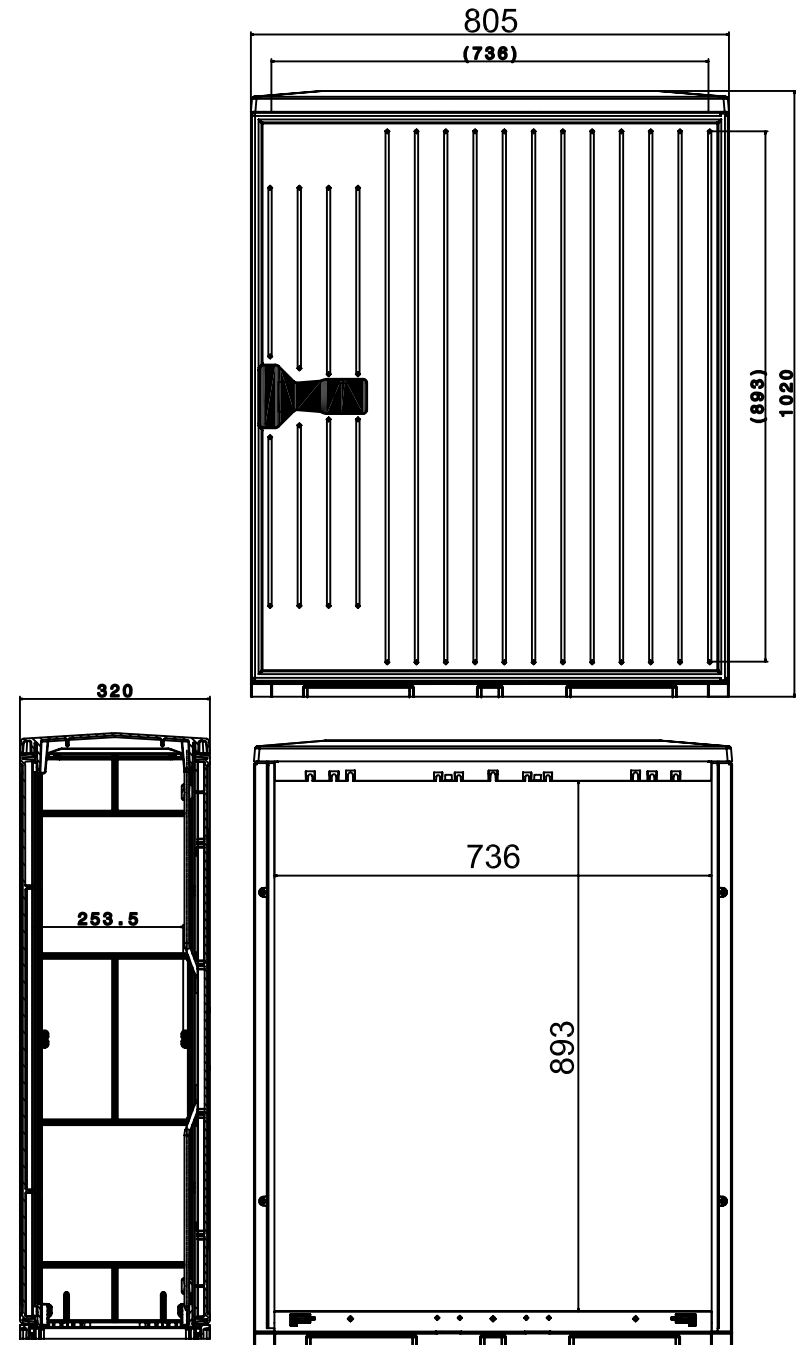

Empty cabinet

Type GSAB 1S1000

inspected according VDE 0660 Teil 500 / IEC 439-1
inspected by TÜV according DIN EN 60439-5

protection class of cabinet : IP44
class of protection II (with electrical insulation)
made of : fibreglass-reinforced polyester
(SMC process), IEC-695-2-1, halogen-free
colour : grey, similar to RAL 7035
lock: single swing handle
(with profile cylinder lock inside)
dual swing handle possible for surcharge

optional:

- separate lockable doors
- model with 1/3 - 2/3 door
- protection class IP54
- RAL-painting

Matching base: 1NSE

Datum	09.12.2013
Bearb.	M.Biermann

Project: Empty cabinet
Best.-Nr: 1S1000

Ang.-Nr.:	
Auf.-Nr.:	