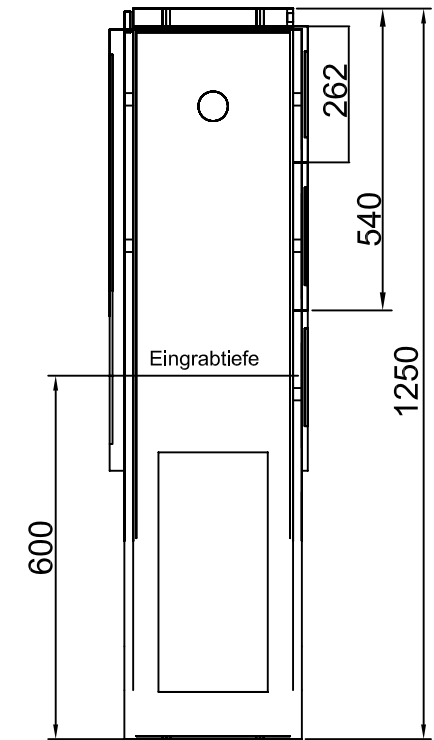

GSAB - fibreglass plastic stand as high water-level base

- fibreglass plastic stand 1250mm (HS)

material: glass fibre reinforced polyester

color: gray similar to RAL 7035

- with cable clamp rail as
aluminum angle rail 40/4
(optional as galvanized angle steel)

size chart

	a	b	c	d
size 0	591	545	495	445
size 1	786	740	690	640
size 2	1116	1070	1020	970
size 3	1446	1400	1350	1300