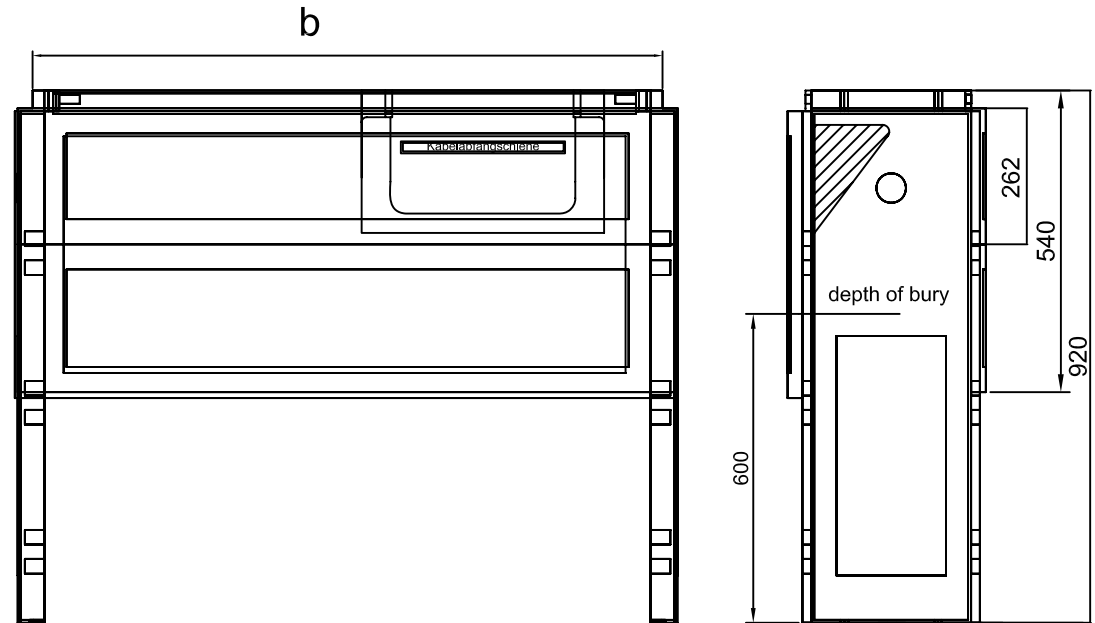

GSAB - fibreglass plastic stands with fixed cable lead-in

- fibreglass plastic stand (FS)
as plug-in version

material: glass fibre reinforced polyester
color: gray similar to RAL 7035

- with cable clamp rail as
aluminum angle rail 40/4
(optional as galvanized angle steel)

size chart

	a	b	c	d
size 0	591	545	495	445
size 1	786	740	690	640
size 2	1116	1070	1020	970
size 3	1446	1400	1350	1300